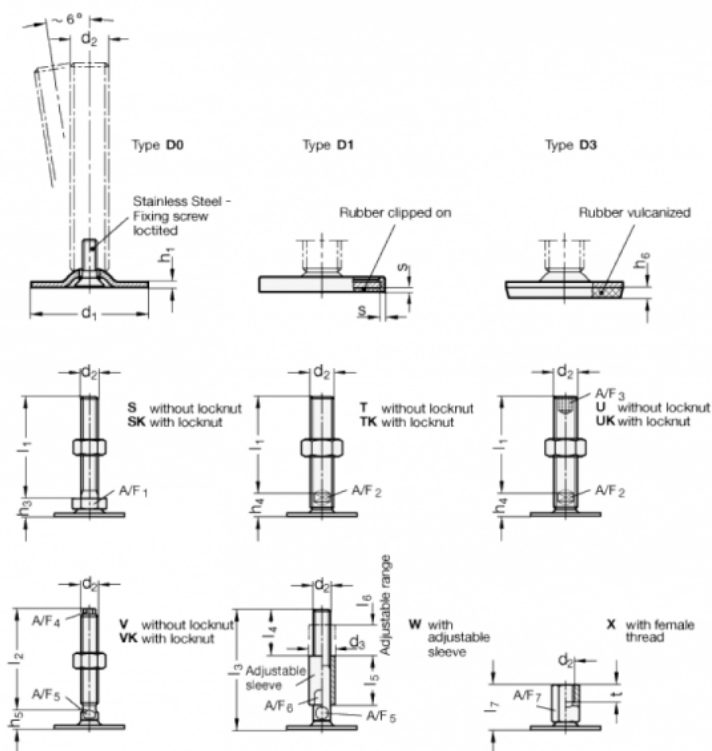

Article number: 204140M1675D3TK
 Description: E+G levelling foot
 GN 41-40-M16-75-D3-TK
 Note: TK With nut, Wrench flat at the bottom

Measures

- A/F2 = 12
- d1 = 40
- d2 = M16
- h1 = 2
- h4 = 17
- h6 = 3.5
- l1 = 75
- s =